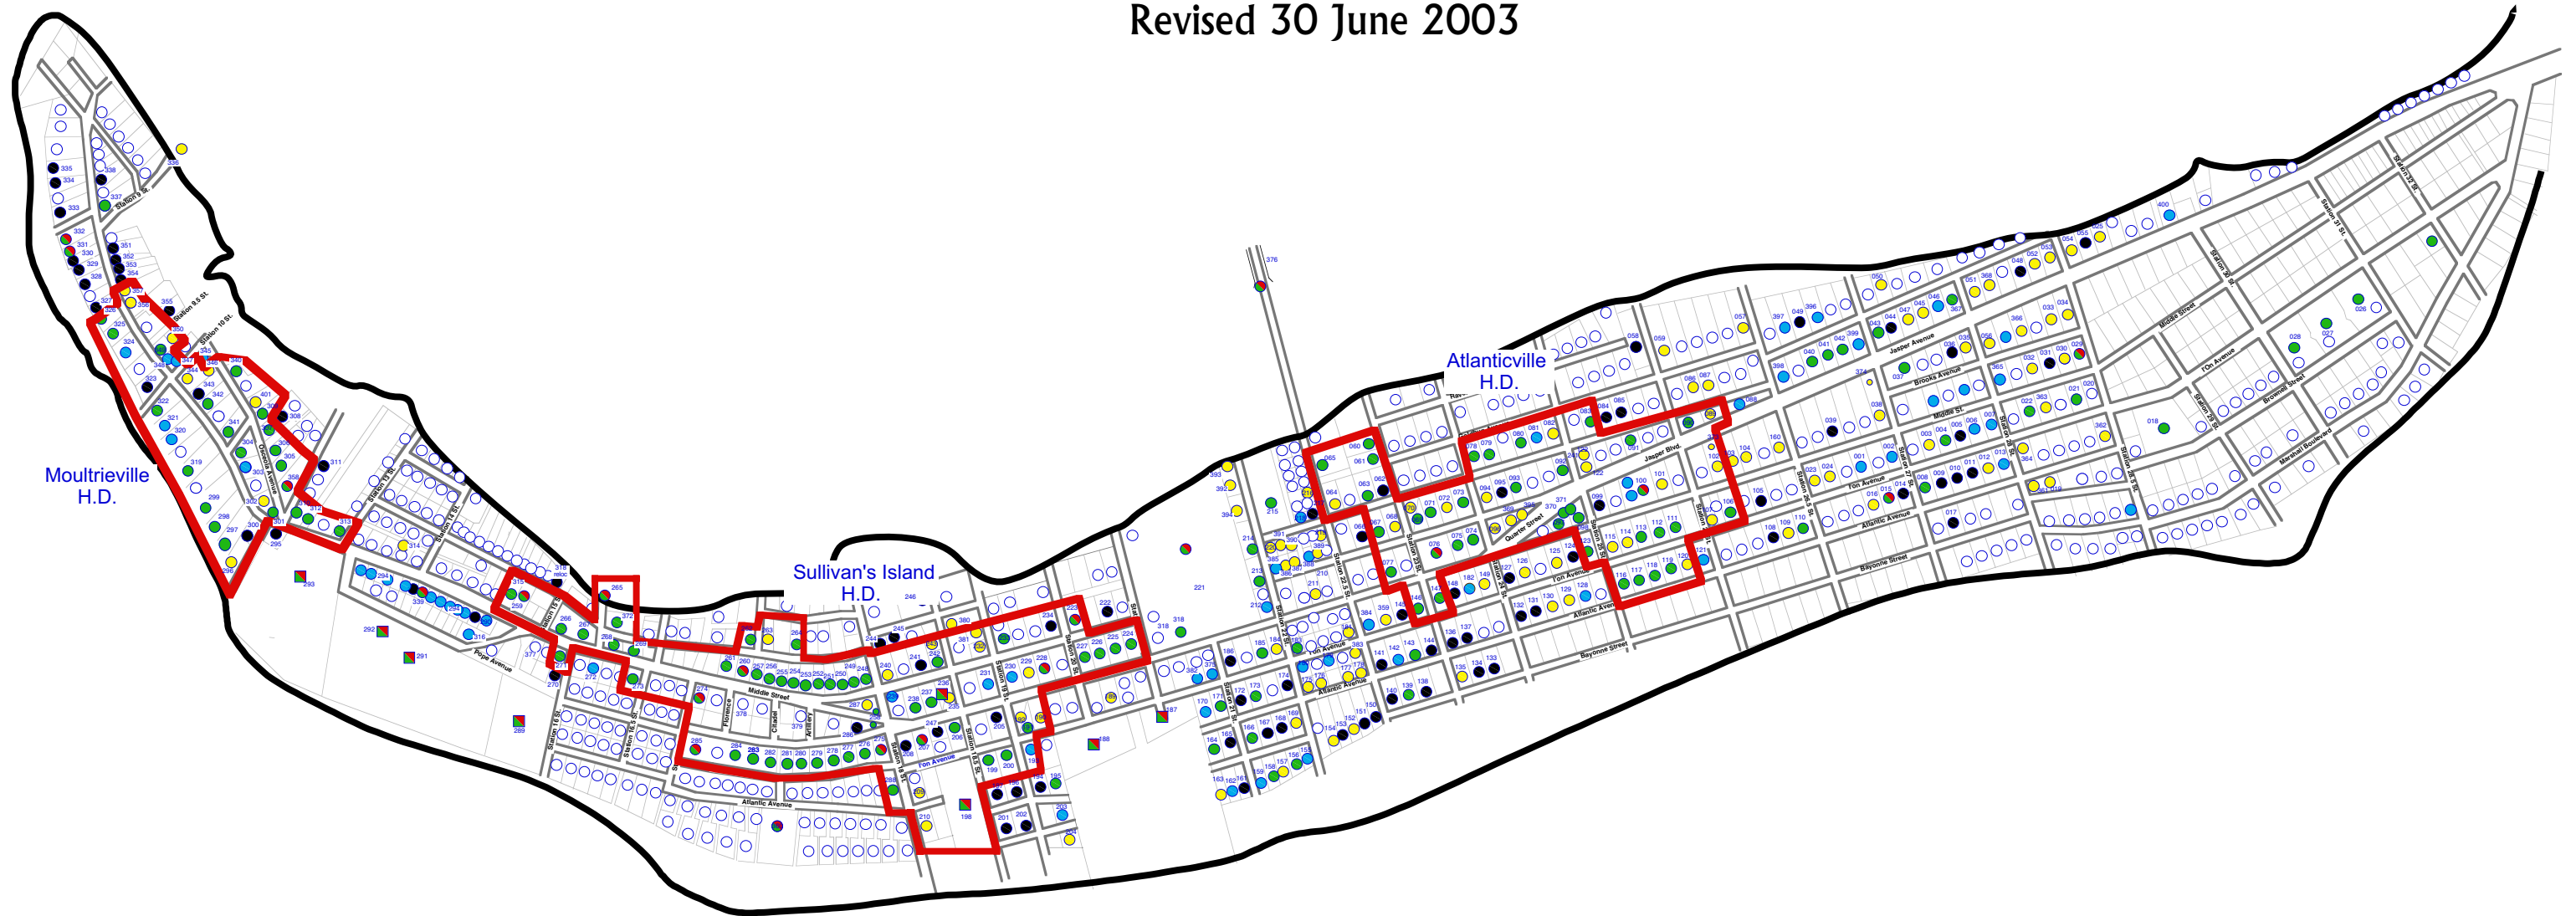

# Historic Resources of Sullivan's Island

## South Carolina

### Field Evaluation Map

Revised 30 June 2003

### Key

- Listed in the National Register
- Sullivan's Island Landmark
- Sullivan's Island Landmark (possibly National Register eligible)
- Traditional Island Resource
- Altered
- Gone
- Modern/Not Eligible for Survey
- Potential National Register or Local Historic District